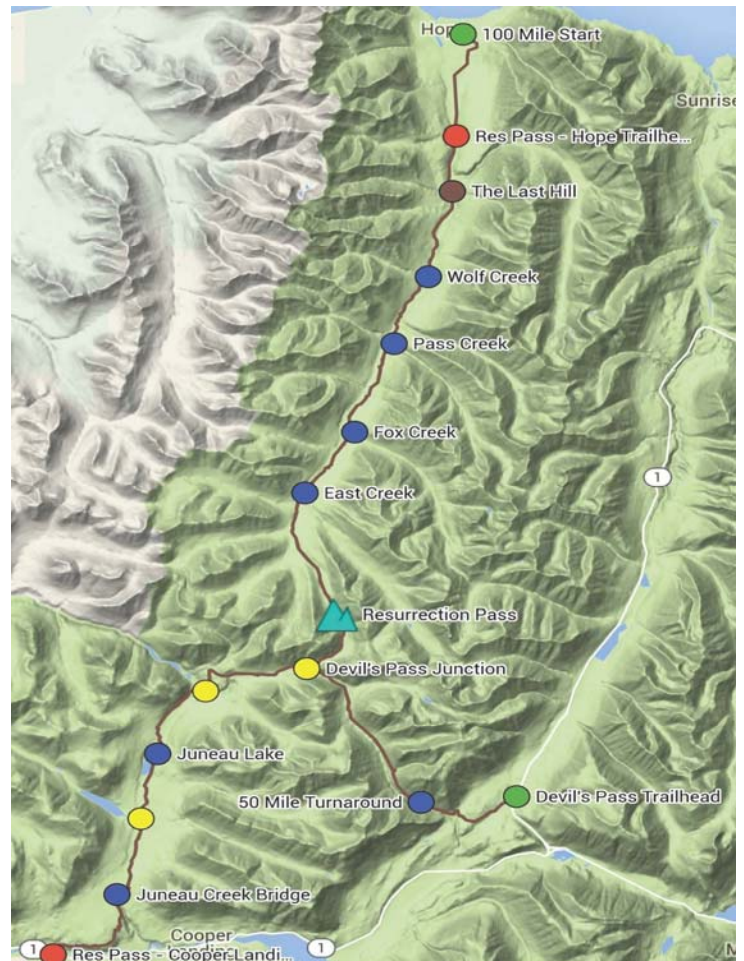

100 Mile - Mileage Landmarks

Mile	Name	To Next
0	Hope Post Office	3.9
3.9	Hope Trailhead	5.6
9.5	Wolf Creek	2.4
11.9	Pass Creek	2.4
14.3	Fox Creek	3.5
17.8	East Creek	5.2
23	Resurrection Pass	3
26	Devil's Pass Jct	3.5
29.5	Swan Lake Jct	2.5
32	Juneau Lake	2.5
34.5	Trout Lake Jct	2.8
37.3	Juneau Creek Bridge	4.2
41.5	Cooper Landing Trailhead	4.2
45.7	Juneau Creek Bridge	2.8
48.5	Trout Lake Jct	2.5
51	Juneau Lake	3
54	Swan Lake Jct	3.5
57.5	Devil's Pass Jct	6
63.5	50 Mile Turnaround	4.2
67.7	Devil's Pass Trailhead	4.2
71.9	50 Mile Turnaround	6.1
78	Devil's Pass Jct	3
81	Resurrection Pass	5
86	East Creek	2.7
88.7	Fox Creek	3.5
92.2	Pass Creek	2.6
94.8	Wolf Creek	3.2
98	The Last Hill	2
100	Hope Trailhead	0