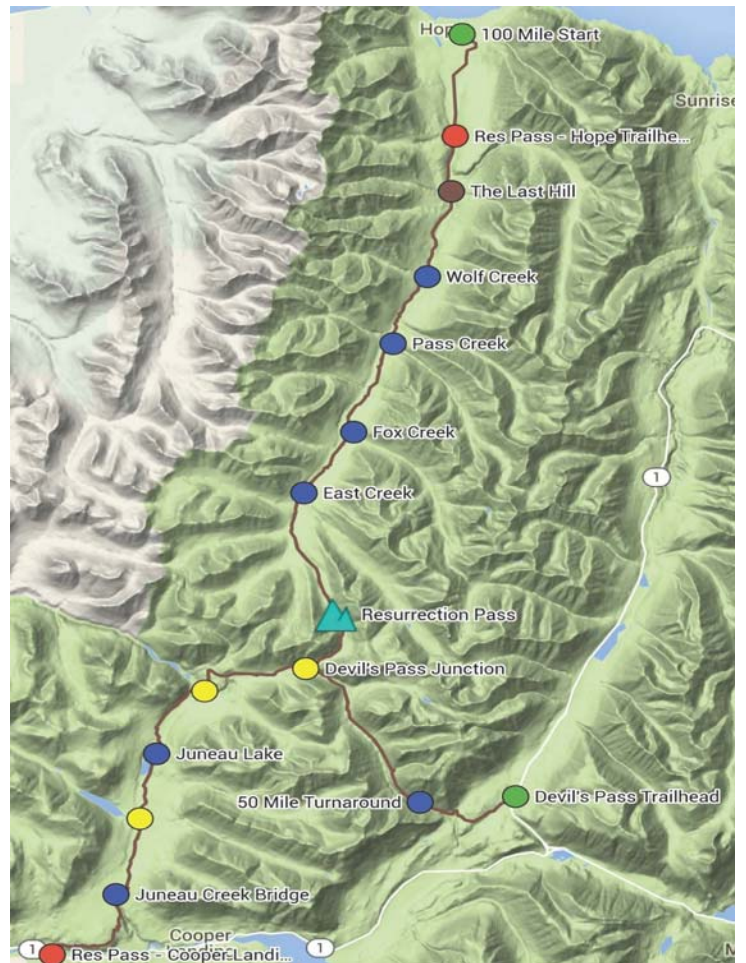

100 Mile - Mileage Landmarks

Mile	Name	To Next
0	Hope Post Office	3.9
3.9	Hope Trailhead	5.6
9.5	Wolf Creek	2.4
11.9	Pass Creek	2.4
14.3	Fox Creek	3.5
17.8	East Creek	5.2
23	Resurrection Pass	3
26	Devil's Pass Jct	3.5
29.5	Swan Lake Jct	2.5
32	Juneau Lake	2.5
34.5	Trout Lake Jct	2.8
37.3	Juneau Creek Bridge	4.2
41.5	Cooper Landing Trailhead	4.2
45.7	Juneau Creek Bridge	2.8
48.5	Trout Lake Jct	2.5
51	Juneau Lake	3
54	Swan Lake Jct	3.5
57.5	Devil's Pass Jct	6
63.5	50 Mile Turnaround	4.2
67.7	Devil's Pass Trailhead	4.2
71.9	50 Mile Turnaround	6.1
78	Devil's Pass Jct	3
81	Resurrection Pass	5
86	East Creek	2.7
88.7	Fox Creek	3.5
92.2	Pass Creek	2.6
94.8	Wolf Creek	3.2
98	The Last Hill	2
100	Hope Trailhead	0