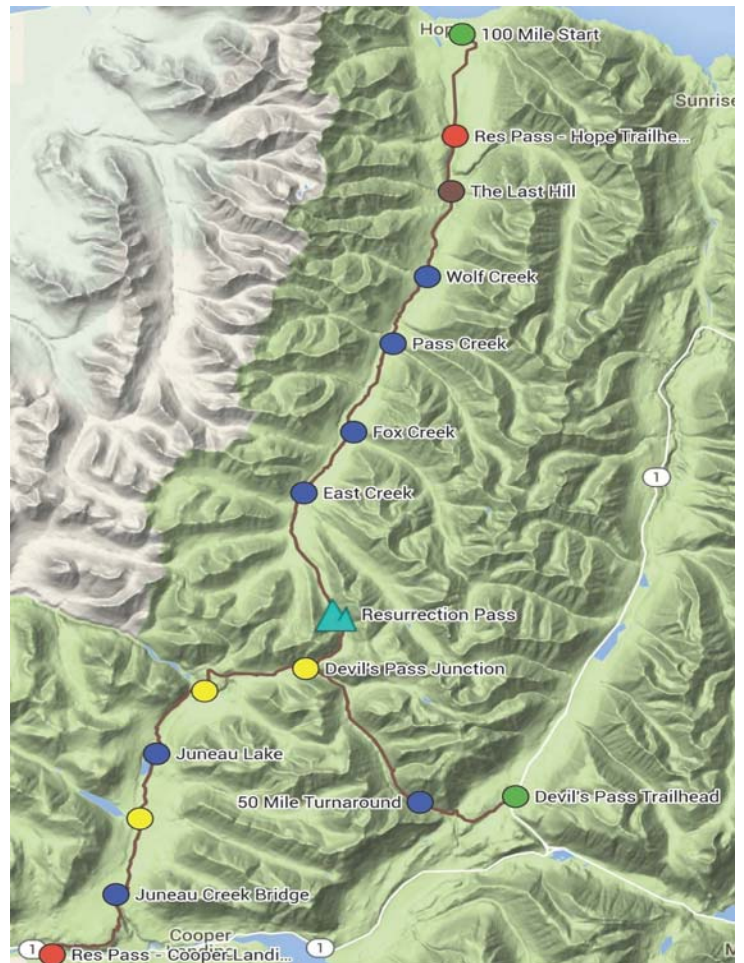

100 Mile - Mileage Landmarks

Mile	Name	To Next
0	Hope Post Office	3.9
3.9	Hope Trailhead	5.6
9.5	Wolf Creek	2.4
11.9	Pass Creek	2.4
14.3	Fox Creek	3.5
17.8	East Creek	5.2
23	Resurrection Pass	3
26	Devil's Pass Jct	3.5
29.5	Swan Lake Jct	2.5
32	Juneau Lake	2.5
34.5	Trout Lake Jct	2.8
37.3	Juneau Creek Bridge	4.2
41.5	Cooper Landing Trailhead	4.2
45.7	Juneau Creek Bridge	2.8
48.5	Trout Lake Jct	2.5
51	Juneau Lake	3
54	Swan Lake Jct	3.5
57.5	Devil's Pass Jct	6
63.5	50 Mile Turnaround	4.2
67.7	Devil's Pass Trailhead	4.2
71.9	50 Mile Turnaround	6.1
78	Devil's Pass Jct	3
81	Resurrection Pass	5
86	East Creek	2.7
88.7	Fox Creek	3.5
92.2	Pass Creek	2.6
94.8	Wolf Creek	3.2
98	The Last Hill	2
100	Hope Trailhead	0